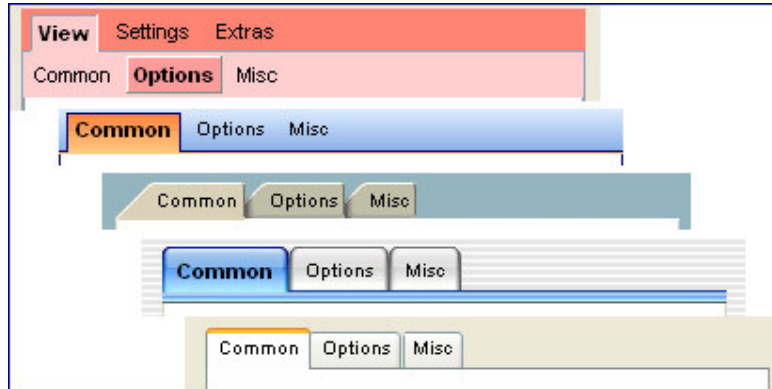

# New – pinTab 2.0

Browser Based Tabstrip Component

Enrich your browser based applications with an ambitious tabstrip component.

## Features

✓	<b>Technology independent</b> <ul style="list-style-type: none"> <li>- ASP.Net Server Control</li> <li>- ASP</li> <li>- JSP</li> <li>- PHP</li> <li>- ColdFusion</li> <li>- Others</li> </ul>
✓	For Internet Explorer 5.5+, Netscape 7.1+, Mozilla 1.3+, Firefox, Opera 7.2+ (NS/MOZ/FF for Windows, Mac, Linux, Unix)
✓	No ActiveX, Applet, Plug-Ins
✓	Multiple Tab rows
✓	Scrolling tab items
✓	Many predefined styles
✓	Image style and color styles
✓	Top and bottom orientation (Image styles)
✓	Each tab page can contain any static or dynamic web page (HTML, ASP, ASPX, JSP, PHP etc)
✓	<b>Special ASP.Net support:</b> <ul style="list-style-type: none"> <li>- Initiate postback of each tab item page</li> <li>- Using built-in .Net validation before postback</li> <li>- Controlling tab after postback</li> <li>- Visual Studio design support (ASP.Net)</li> </ul>
✓	Tab images
✓	Tab separators
✓	Internal cache allows fast tabbing and retains page status (scrollbar position , open tree nodes etc)
✓	<b>Client side API</b> <ul style="list-style-type: none"> <li>- Events for loading pages and activating tab items</li> <li>- Calling functions in tab item pages and access tab item document</li> </ul>